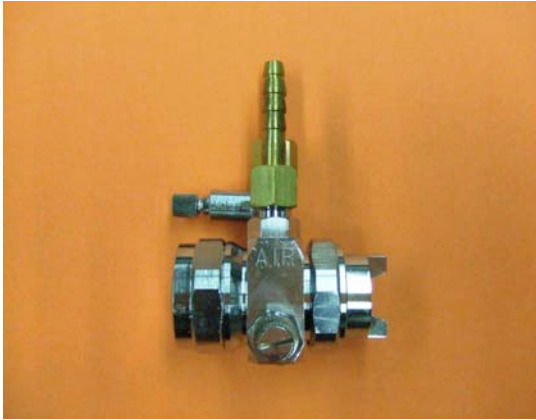

AUTOMATIC SPRAY GUN

ASS-705

We are confident that you will find this spray head. Model ASS-705 to be a very worthwhile investment and a reliable and user friendly piece of equipment.

FEATURES

1. Full circle spray pattern and elliptical pattern is selectable simply by adjusting the switching screw without changing the nozzle cap.
2. An O-ring is applied for closing of fluid line to prevent from dripping
3. Discharging quantity is easily adjustable by adjusting the Quantity Adjusting Screw.
4. Clogging barely occurs.
5. Extremely reliable and stable as the piston stroke is standardized regardless of discharging quantity.
6. Extremely durable
7. Exceedingly high performance regardless of its super compact size.

Performance

- Try Condition:
1. Use water
 2. Spraying Distance is 300mm

Fluid Pressure	Contents	Quantity	Spray Pattern	
			Full Circle	Elliptical
0.05 Mpa	Spray Pressure(1m)	0~250cc/min	90 mm	250×120mm
		0~500cc/min	80 mm	450×110mm

Spray Pattern	Air Pressure	Air Flow Volume	
		0.2 Mpa	0.4 Mpa
Full Circle		100ℓ/min	150ℓ/min
Elliptical		180ℓ/min	260ℓ/min